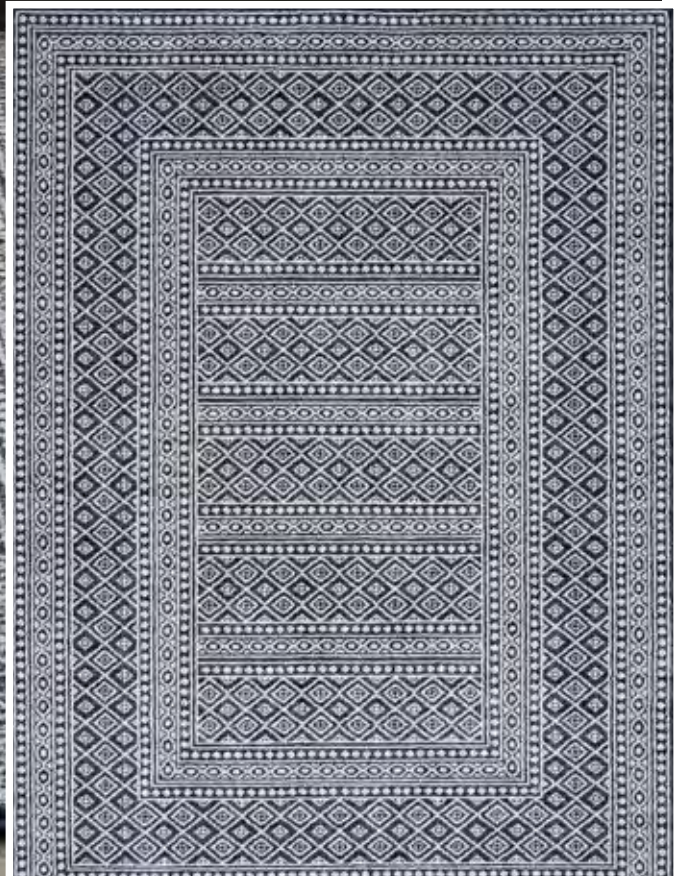

PMR04 NAVY/GREY