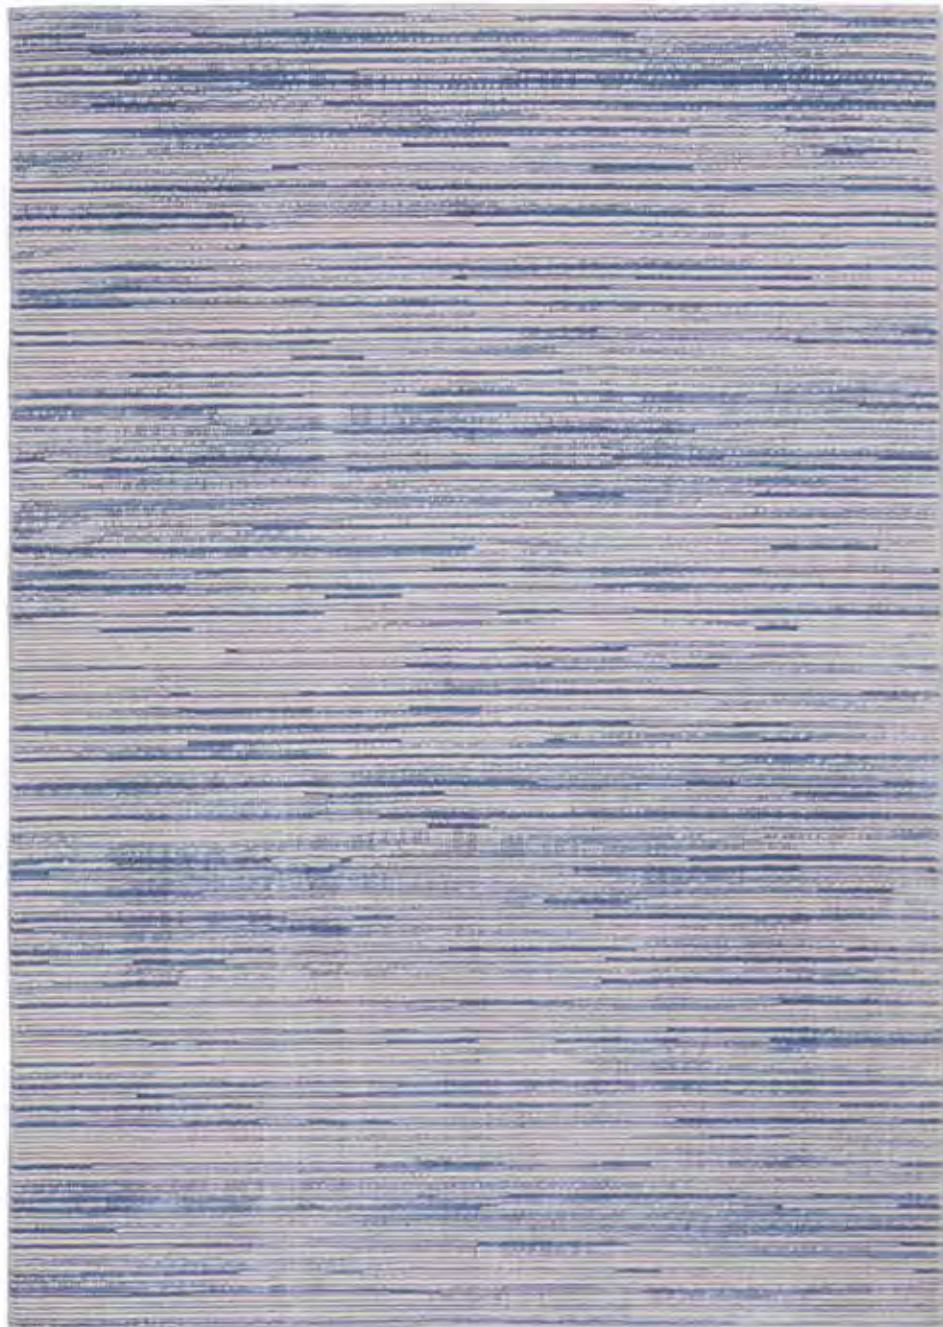

Orlando CK850

The Orlando Rug Collection from Calvin Klein is a bold mix of rich texture and complex hues. Each loom-woven rug features a contemporary high-low pile with remarkable sheen and softness, in defined Americana-inspired patterns.

VENTURA BLUE | CK851 blue