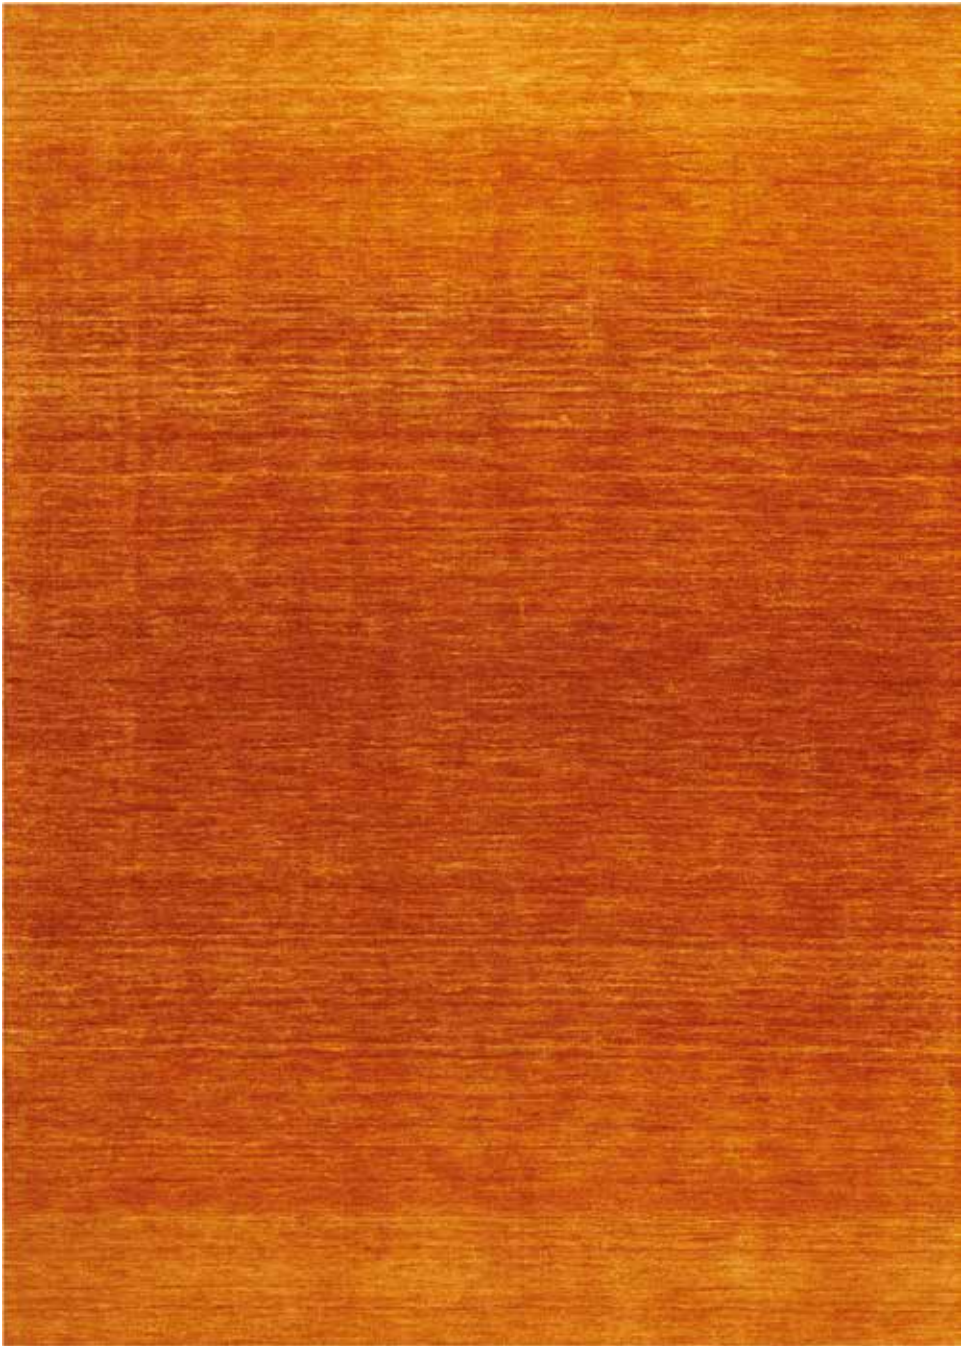

GLO01 SUMAC | watercolor sumac

GLO01 SUMAC | watercolor sumac (Detail)

Feet	Metric
2'3" x 7'6"	0.69 x 2.29
4' x 6'	1.22 x 1.83
5'3" x 7'5"	1.60 x 2.26
7'9" x 10'10"	2.36 x 3.30

Custom sizes available

Linear Glow CK206