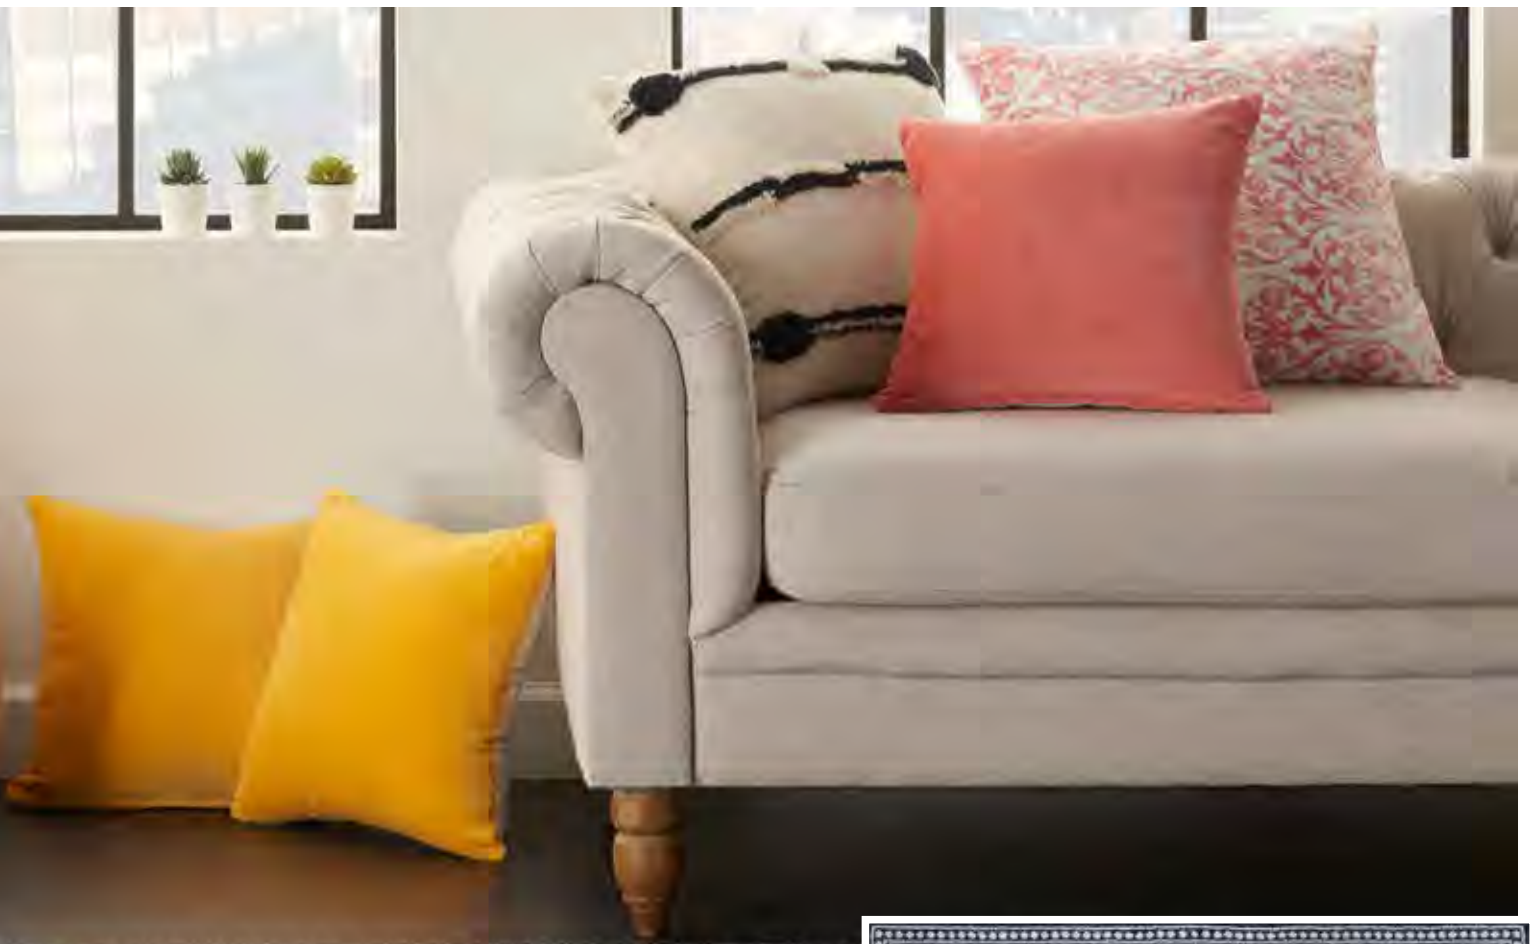

PMR04 NAVY/GREY