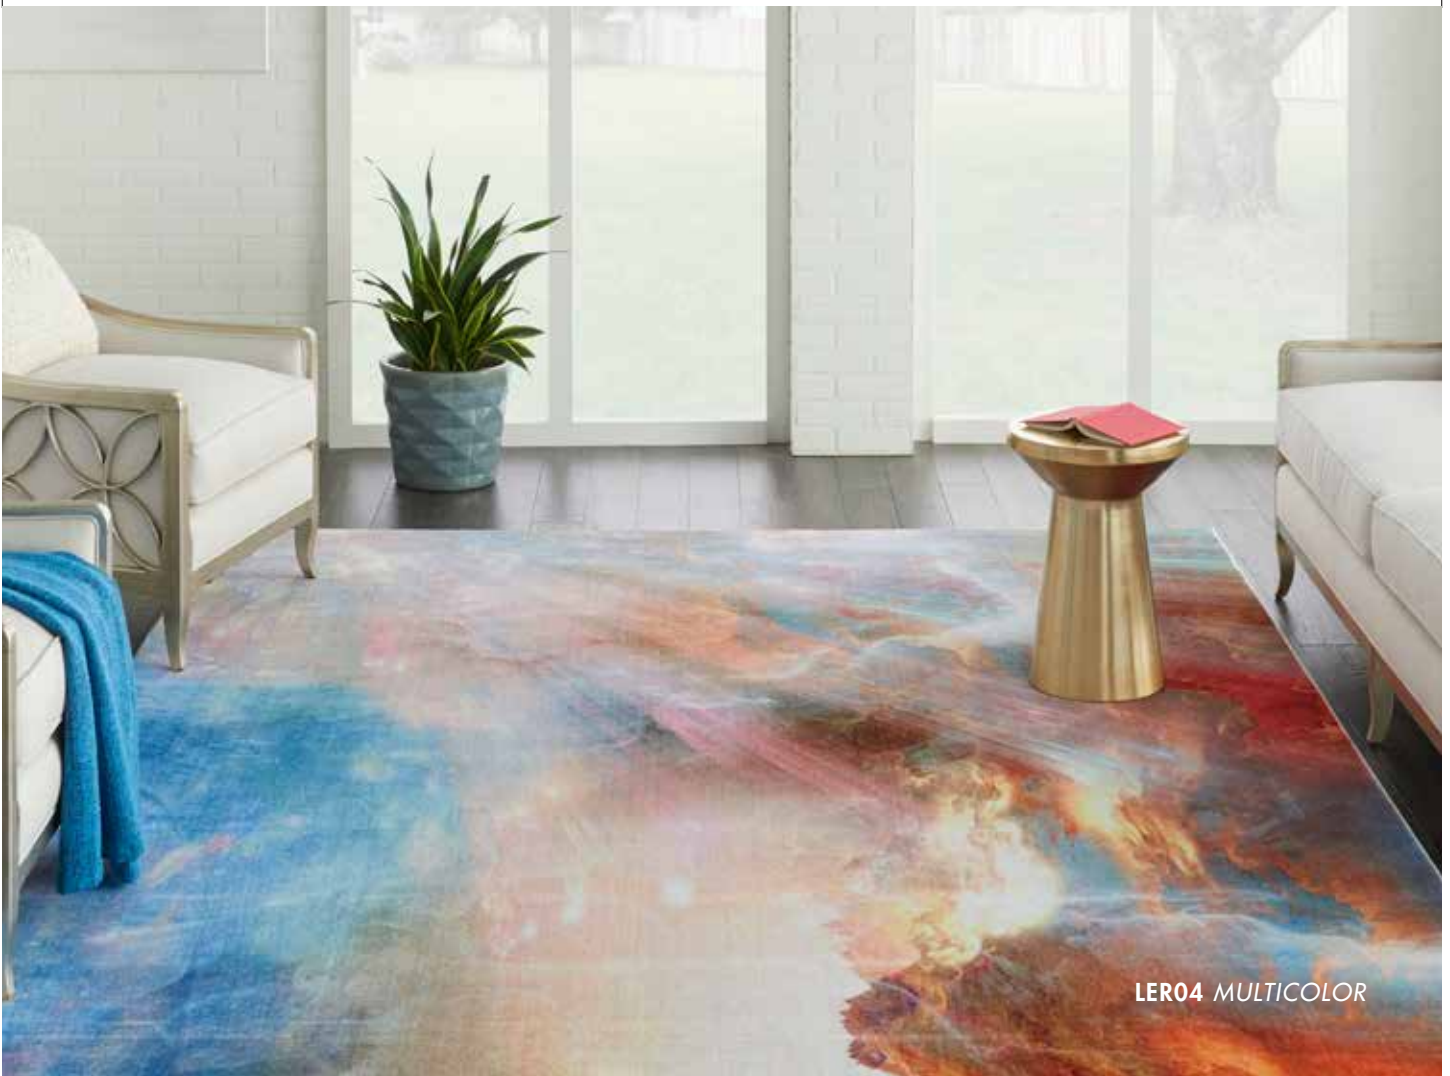

LE REVE

Live "The Dream" with these spectacularly coloured PhotoReal rugs from the Le Reve Collection by Nourison. Bold, billowing colourful images inspired by light, cloud, and flame bring breathtaking detail to life in these silky nylon tufted rugs. Each rug will command attention in your favourite room - statement pieces in every sense of the world!

SIZES AVAILABLE:

4 ft. x 6 ft.	1.83m x 1.22m
5 ft. 3 in. x 7 ft. 3 in.	2.21m x 1.60m
7ft. 9 in. x 9 ft. 9 in.	2.97m x 2.36m
9 ft. x 12 ft.	3.66m x 4.57m

MADE FROM:

100% Nylon
Tufted
Made in China

LER04 MULTICOLOR