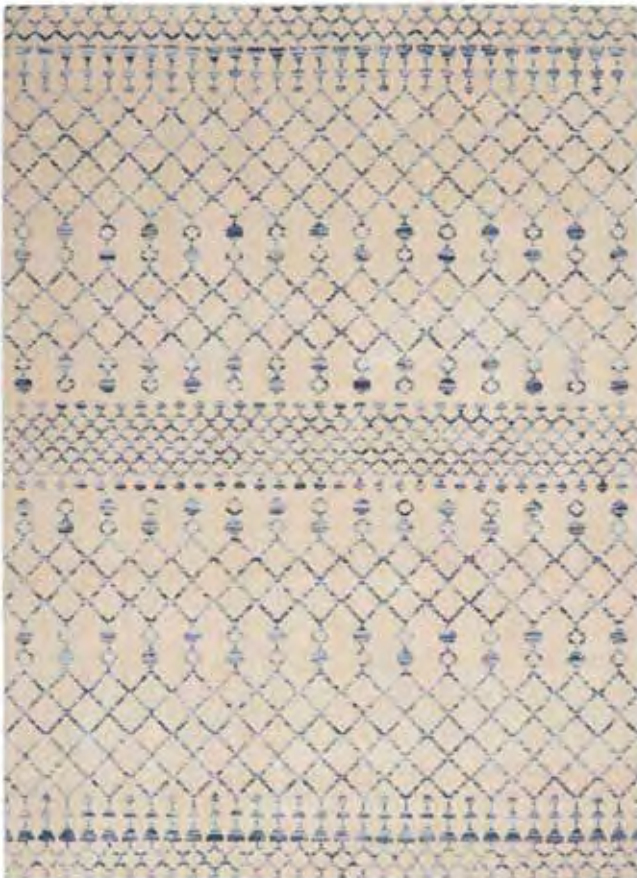

2 ft. 2 in. x 3 ft. 9 in.	1.14m x 0.66m
2 ft. 2 in. x 7 ft. 6 in.	2.29m x 0.66m
3 ft. x 5 ft.	1.52m x 0.91m
4 ft. x 6 ft.	1.83m x 1.22m
5 ft. 3 in. x 7 ft. 3 in.	2.21m x 1.60m
6 ft. 7 in. x 9 ft. 6 in.	2.90m x 2.01m
8 ft. x 10 ft.	3.06m x 2.52m

MADE FROM:

100% Polypropylene
Power Loomed
Made In Turkey

PMR03 BEIGE/BLEUE

PMR01 BLUE/GREY

PMR02 CHARCOAL/SILVER

PMR03 BEIGE/BLUE

PMR03 BEIGE/GREY

PMR03 NAVY/GREY