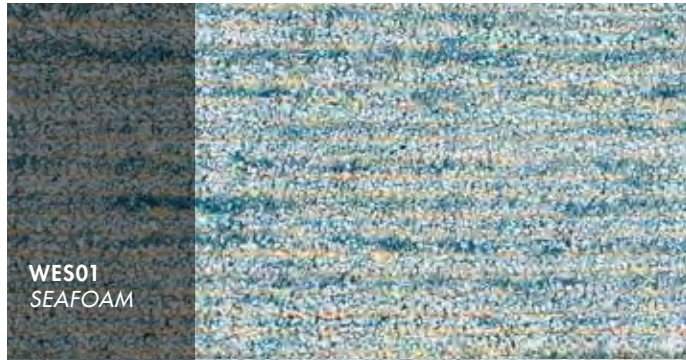

MADE FROM:

78% Bamboo-extruded Silk-like Fiber
22% Jute
Hand Woven

WES01 AGEAN BLUE

WES01
VAPOR

WES01
LINEN

WES01
OATMEAL

WES01
CHARCOAL

WES01
SILVER BIRCH