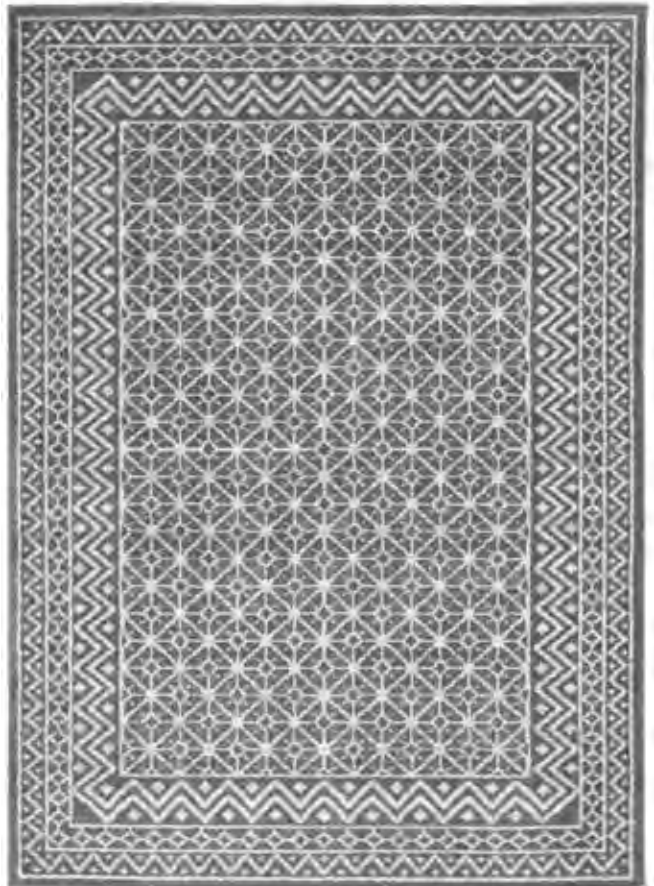

MADE FROM:

100% Polypropylene
Power Loomed
Made In Turkey

PMR03 BEIGE/BLEUE

PMR01 BLUE/GREY

PMR02 CHARCOAL/SILVER

PMR03 BEIGE/BLUE

PMR03 BEIGE/GREY

PMR03 NAVY/GREY