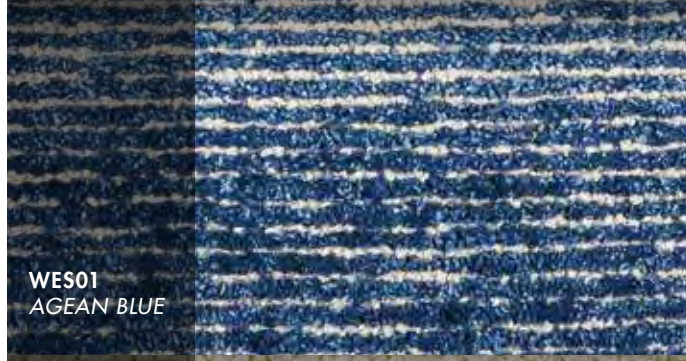

WES01
AQUAMARINE