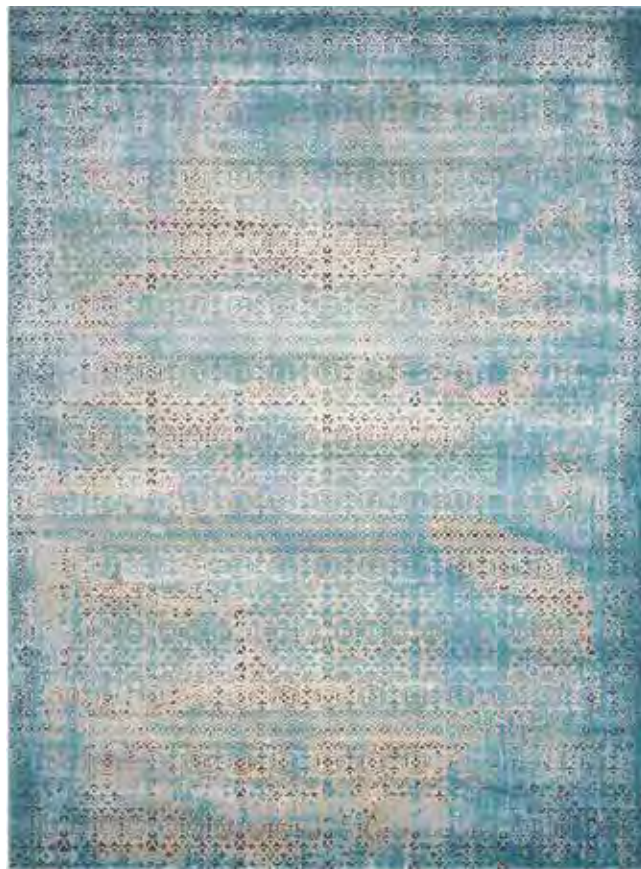

MADE FROM:

84% Polypropylene
16% Polyester
Power Loomed

KRM01 ASH

KRM01 ASH

KRM01 LATTE

KRM01 BLUE

KRM01 RED

KRM02 BEIGE