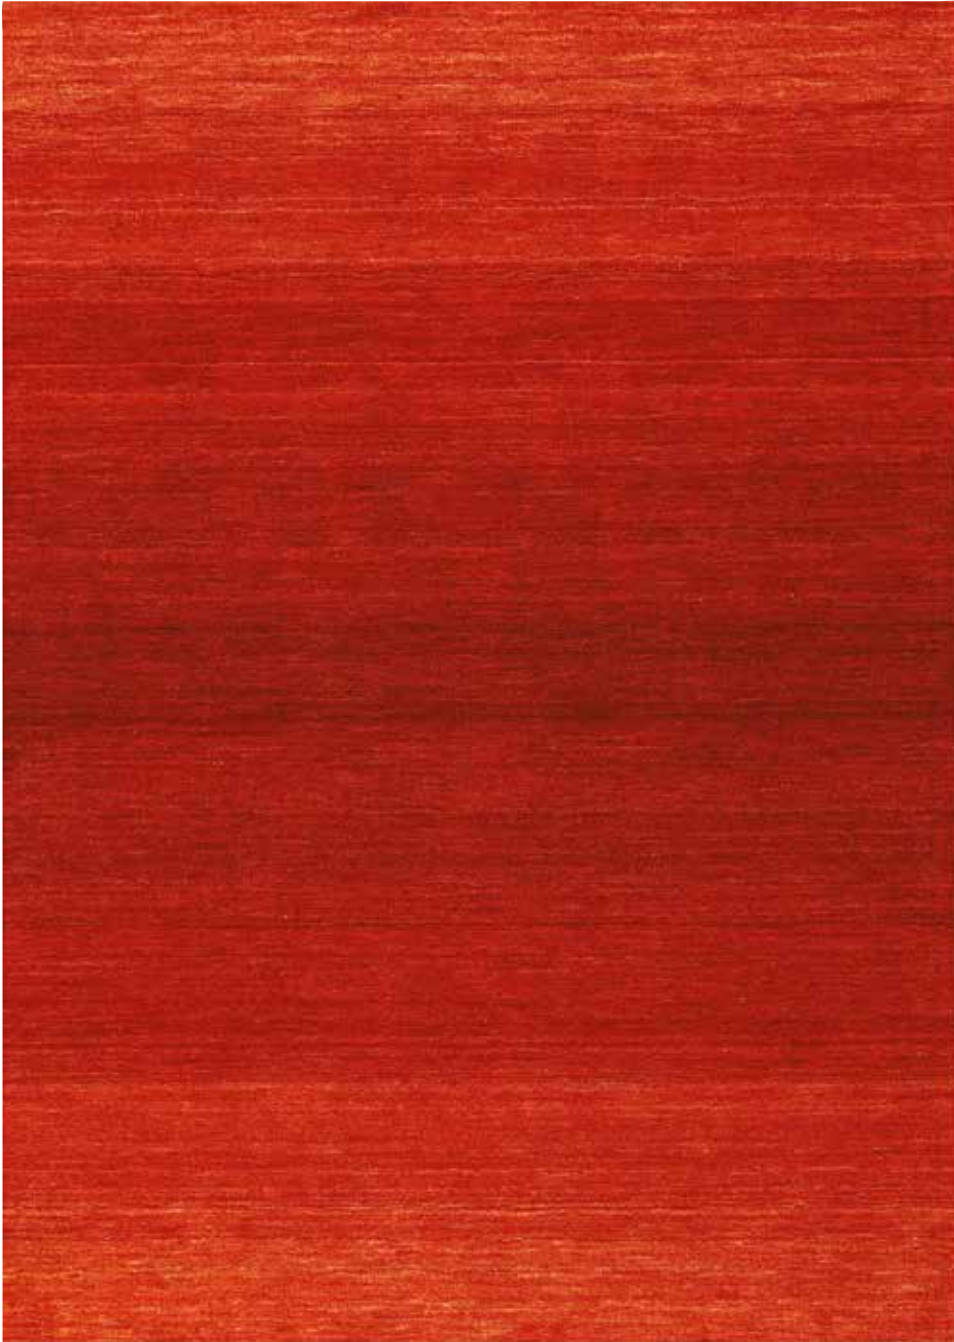

Linear Glow CK206

Handloomed Wool Pile

Hand-dyed yarns combined with hard twisted wool create a subtle, striated effect in this group of area rugs. Hand-loomed of wool, the color palette of bright intense hues will highlight any room for a more striking floor covering appeal.

GLO01 SUMAC | watercolor sumac