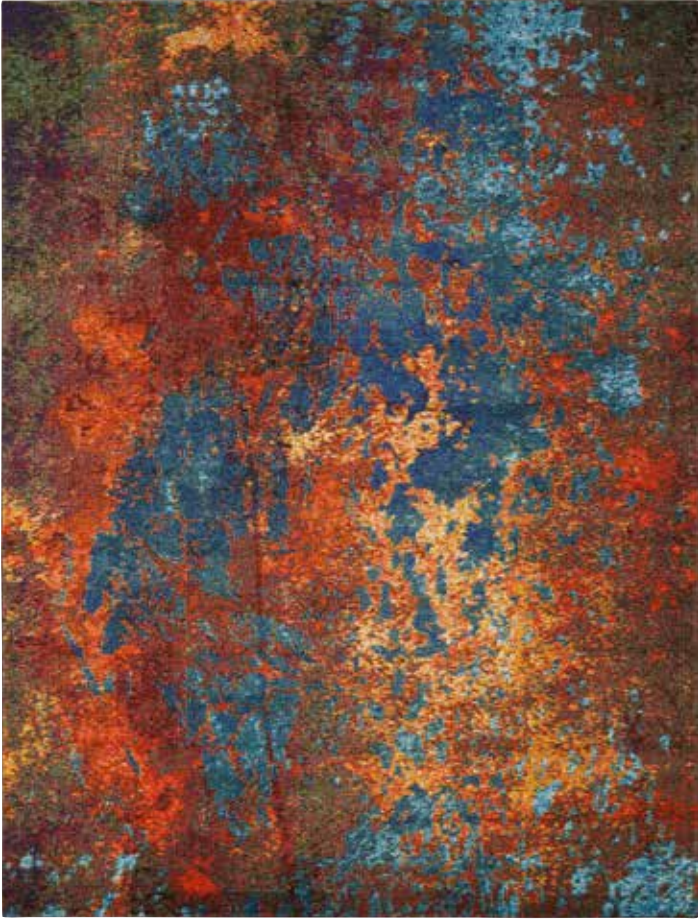

CES07 WAVE

CES08 ATLANTIC

CES09 BLUE/YELLOW

CELESTIAL

CES12 IVORY MULTICOLOR

CES14 SUNSET

CORSICA SHAG

Corsica Shag rugs bring superlative softness to any space in your home, with plush microfiber tufted for a fluffy texture that has to be felt to be believed. In a range of abstracts in brilliant and subtle colors, each contemporary rug brings a combination of warmth and stylish chic wherever it goes.